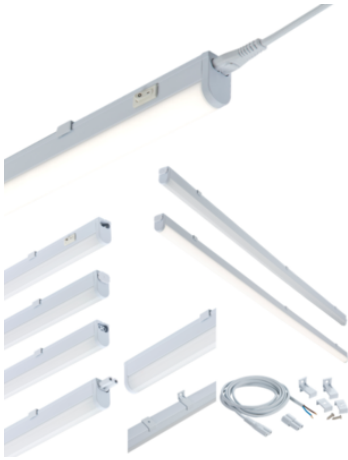

### UCLED22CW

230V 22W LED Linkable Striplight 4000K (1438mm)

[www.mlaccessories.co.uk](http://www.mlaccessories.co.uk)

MLA PART CODE	UCLED22CW
DESCRIPTION	230V 22W LED Linkable Striplight 4000K (1438mm)
NET WEIGHT (KG)	0.394
FINISH	White
DIFFUSER	Opal
DIMENSIONS (MM)	Length - 1438 Width - 22.8 Projection - 36
CONSTRUCTION	Construction - Polycarbonate
CLASS	II
IP RATING	IP20
WATTAGE (W)	22
LAMP TECHNOLOGY	LED
LAMP INCLUDED	Yes
LUMENS (LM)	1730
LUMENS LIGHT SOURCE ONLY (LM)	2565
LUMEN TOLERANCE	5%
EFFICACY (LM/W)	123.9
CIRCUIT WATTAGE (W)	20.7
CCT	4000K
LIGHT COLOUR	Cool White
CRI	>80
SDCM	<6
RUNNING CURRENT (A)	0.152
DISPLACEMENT FACTOR	>0.9
SVM	0.008
PST-LM	0.001
BEAM ANGLE (DEGREES)	145
LIFE SPAN (HRS)	30,000
L70B50 LIFESPAN (HRS)	54,000