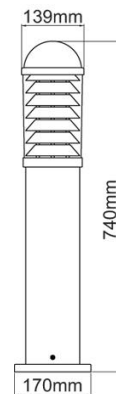

# KSR Technical Data Sheet

**Product Code:** KSR9910

**Description:** Coria E27 740mm Bollard

**Construction:** Body – Extruded Aluminium  
Diffuser – Clear Poly(methyl methacrylate)

**Input Voltage:** 240v

**Lamp Supplied:** No

**Lamp Cap:** E27

**Lamp Colour:** N/A

**Lumen Output:** N/A

**Wattage:** 20w or Low Energy

**Dimmable:** No

**Warranty:** 12 Months

**Finishes:** Black

**Classifications:**

**Product Image:**

**Dimensions:**

**KSR**  
LIGHTING

**Tel:** 02392 674343

**Email:** sales@ksr-lighting.com

**Website:** www.ksrlighting.com