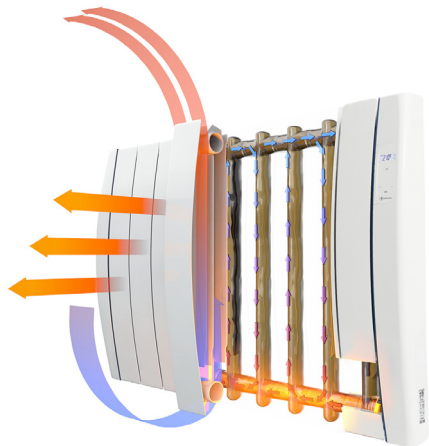

# RCTT

Rely on our unique  
**"consumption control"** feature

With its **LCD display** and our technology, you will be able to know in real time the electricity consumption of your radiators to increase savings and generate comfort to any living or working space.

Now with its **LCD display** and intuitive buttons you will find it easier to programme your **RCTT** and use all its functions.

Dynamic fluid with high thermal inertia

Display panel

125 W per element

RC4TT