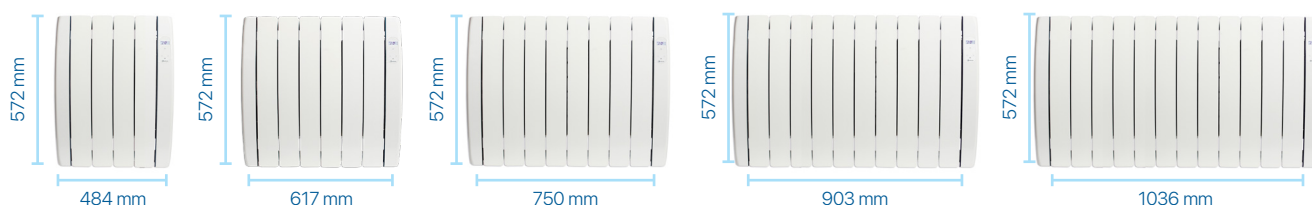

Model	Power (W)	Voltage	Dimensions (mm)	Fins
RC4TT	500	230	484x572x100	4
RC6TT	750	230	617x572x100	6
RC8TT	1000	230	750x572x100	8
RC10TT	1250	230	903x572x100	10
RC12TT	1500	230	1036x572x100	12
RC12.8TT	1800	230	1036x572x100	12