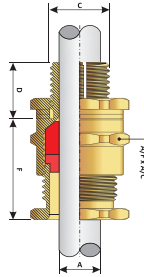

Ingress Protection: IP66

Thread: Metric, NPT

Operating Temp: -20°C to +80°C

Features: Outer Compression Seal

Seal Material: Neoprene Washer

Cable Type: All types of screened flexible wire braid (e.g. CV/SY) or wire braid armoured cable

Code	Size
CXT20S	20mm Small
CXT20	20mm
CXT25	25mm
CXT32	32mm
CXT40	40mm
CXT50	50mm

E1W Industrial Gland Packs Brass CW614N

Standard: BS 6121: Part-1:2005, EN 50262:1999

Application: For indoor & outdoor use with all types of SWA cable providing environmental seal on both the cable inner & outer sheaths. Also provides mechanical retention & electrical continuity via armour wire termination.

Ingress Protection: IP66

Thread: Metric, NPT

Operating Temp: -20°C to +80°C

Cable Type: Single Wire Armour (SWA) Cable

Features: Compression Seal and Armoured Ring

Seal Material: Neoprene Seal and Nylon Washer

Features: Outer Displacement Seal

Seal Material: LSOH Silicone Seal & LSOH Nylon Washer

Code	Size
A220S	20mm Small
A220	20mm
A225	25mm
A232	32mm
A240	40mm
A250	50mm