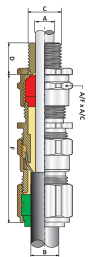

Ingress Protection: IP66

Thread: Metric, NPT

Operating Temp: -20°C to +80°C

Cable Type: Single Wire Armour (SWA) Cable

Features: Compression Seal and Armoured Ring

Seal Material: Neoprene Seal and Nylon Washer

Code	Size
E1W20S	20mm Small
E1W20	20mm
E1W25	25mm
E1W32	32mm
E1W40	40mm
E1W50	50mm

Hazardous Area Gland Packs

Size: 16mm to 90mm & ½" to 3½"

Standard : EN/IEC 60079-0:2012+A11:2013/2011, EN/IEC 60079-1:2014, EN/IEC 60079-7:2015, EN/IEC 60079-31:2014/2013

LSF Shrouds included

Code	Size
E1FW20S	20mm Small
E1FW20	20mm
E1FW25	25mm
E1FW32	32mm
E1FW40	40mm
E1FW50	50mm
E1FW63	63mm

A2 Industrial Gland Packs Brass CW614N

Standard: BS 6121: Part-1:2005, EN 50262:1999, IEC62444:2010

Features: Outer Displacement Seal

Seal Material: LSOH Silicone Seal & LSOH Nylon Washer

Code	Size
A220S	20mm Small
A220	20mm
A225	25mm
A232	32mm
A240	40mm
A250	50mm