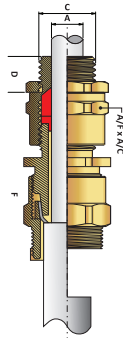

Ingress Protection: IP66

Thread: Metric, NPT

Operating Temp: -20°C to +80°C

Features: Outer Compression Seal

Seal Material: Neoprene Washer

Cable Type: All types of screened flexible wire braid (e.g. CV/SY) or wire braid armoured cable

Ingress Protection: IP66

Thread: Metric, NPT

Operating Temp: -20°C to +80°C

Cable Type: Single Wire Armour (SWA) Cable

Features: Compression Seal and Armoured Ring

Seal Material: Neoprene Seal and Nylon Washer

Code	Size
E1W20S	20mm Small
E1W20	20mm
E1W25	25mm
E1W32	32mm
E1W40	40mm
E1W50	50mm

Hazardous Area Gland Packs

Size: 16mm to 90mm & ½" to 3½"

Standard : EN/IEC 60079-0:2012+A11:2013/2011, EN/IEC 60079-1:2014, EN/IEC 60079-7:2015, EN/IEC 60079-31:2014/2013

Features: Outer Displacement Seal

Seal Material: LSOH Silicone Seal & LSOH Nylon Washer

Code	Size
A220S	20mm Small
A220	20mm
A225	25mm
A232	32mm
A240	40mm
A250	50mm