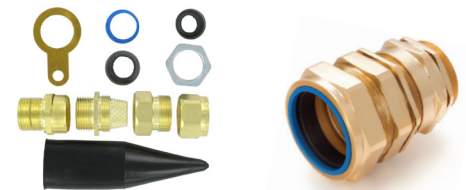

Code	Size
CXT20S	20mm Small
CXT20	20mm
CXT25	25mm
CXT32	32mm
CXT40	40mm
CXT50	50mm

E1W Industrial Gland Packs Brass CW614N

Standard: BS 6121: Part-1:2005, EN 50262:1999

Application: For indoor & outdoor use with all types of SWA cable providing environmental seal on both the cable inner & outer sheaths. Also provides mechanical retention & electrical continuity via armour wire termination.

Ingress Protection: IP66

Thread: Metric, NPT

Operating Temp: -20°C to +80°C

Cable Type: Single Wire Armour (SWA) Cable

Features: Compression Seal and Armoured Ring

Seal Material: Neoprene Seal and Nylon Washer

Code	Size
E1W20S	20mm Small
E1W20	20mm
E1W25	25mm
E1W32	32mm
E1W40	40mm
E1W50	50mm

Hazardous Area Gland Packs

Size: 16mm to 90mm & ½" to 3½"

Standard : EN/IEC 60079-0:2012+A11:2013/2011, EN/IEC 60079-1:2014, EN/IEC 60079-7:2015, EN/IEC 60079-31:2014/2013

Function: Providing seal on outer sheaths of all types of unarmoured cable in indoor and outdoor area.

Ingress Protection: IP66

Thread: Metric, NPT

Operating Temp: -60°C to +125°C

Cable Type: Unarmoured Cable