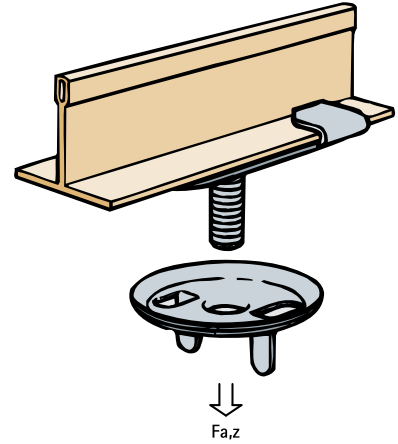

Britclips® T Bar / Twist On Clip (AC)

(J 35 105)

for ceiling grid 15 - 25 mm

Features and benefits

- twist on fixing
- for fixing to the ceiling grid
- with stud bolt M6 (length see table) for fixing of clamp, conduit junction box, etc.
- spin nut included
- material: spring steel (type CS70)
- surface treatment: Delta-Tone 9000 (480 hours)

Part No.	Code	G	B (mm)	F _{a,z} (N)	Pack 1
EM56521603	AC15	M6 x 16 mm	15	220	100
EM56521604	AC25	M6 x 16 mm	25	220	100
EP56521604	AC25	M6 x 16 mm	25	220	25

For use with static loads only.