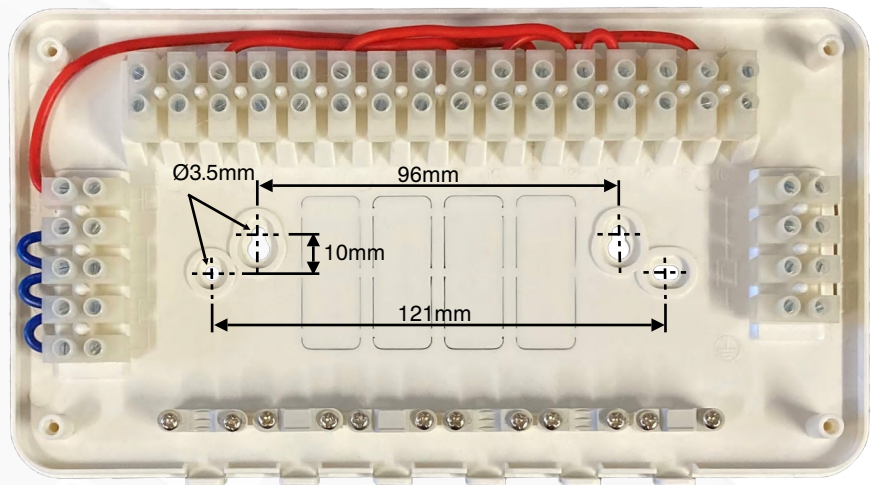

PRODUCT DATA SHEET WIR16JB - 16 WAY WIRING UNIT

Product name: **WIRERITE**
Product code: **WIR16JB**

Tower junction boxes are designed to facilitate the interconnection of heating controls, in conjunction with Tower multi-core flex. Suitable for Y-plan or S-plan heating systems

Product name: **WIRERITE**
Product code: **WIR16JB**

Features:

- Adequate room for S-plan or Y-plan wiring
- Pre-wired links for easy installation
- 4 pre-linked neutral terminals
- 4 pre-linked earth terminals
- 4 knockouts for in-wall wiring
- 6 knockouts with cable restraints for surface wiring
- Dimensions H x W x D 122 x 229 x 43mm