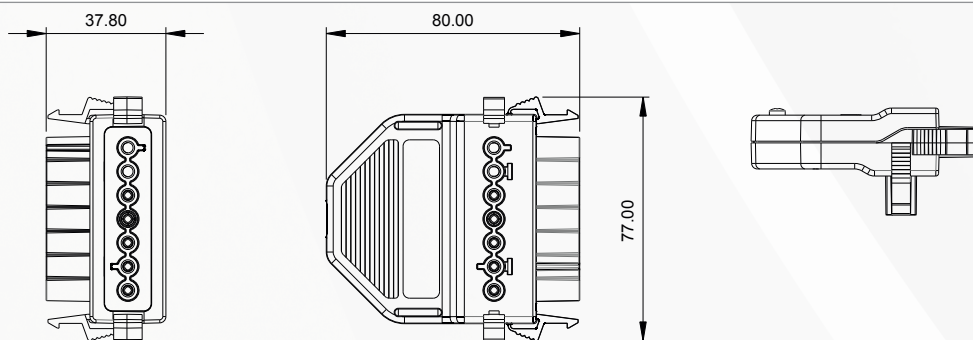

FLEX7 SINGLE SOCKET OUTLET (CABLE MOUNT) DIMENSIONS

FLEX7 SINGLE SOCKET OUTLET (CABLE MOUNT)

SUPPLY VOLTAGE:	230V~
CURRENT RATING:	16A
FREQUENCY	50Hz
TERMINAL CAPACITY:	0.50mm ² to 2.50mm ²
CORD GRIP CAPACITY	11.50mm ² Ø
MATERIAL SPECIFICATION (MOULDED):	PA6, Halogen Free, UL94, V0
INGRESS PROTECTION:	IP2X
OPERATING TEMPERATURE RANGE:	-5°C / +40°C

FLEX7 DOUBLE SOCKET OUTLET (CABLE MOUNT) DIMENSIONS

FLEX7 DOUBLE SOCKET OUTLET (CABLE MOUNT)

SUPPLY VOLTAGE:	230V~
CURRENT RATING:	16A
FREQUENCY	50Hz
TERMINAL CAPACITY:	0.50mm ² to 2.50mm ²
CORD GRIP CAPACITY	11.50mm ² Ø
MATERIAL SPECIFICATION (MOULDED):	PA6, Halogen Free, UL94, V0
INGRESS PROTECTION:	IP2X
OPERATING TEMPERATURE RANGE:	-5°C / +40°C