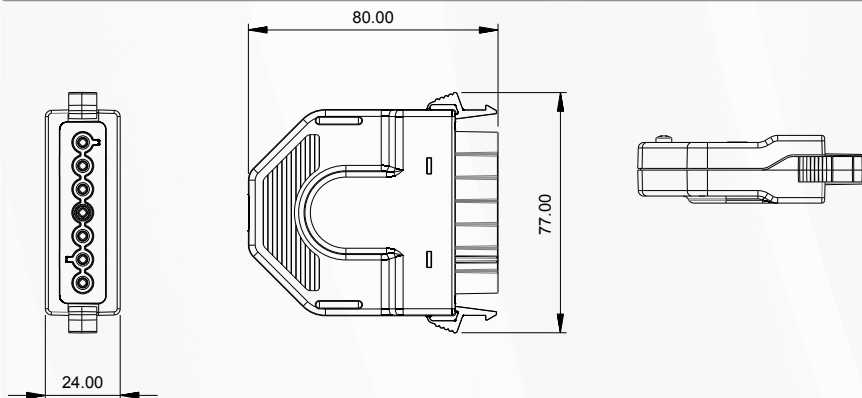

FLEX7 SINGLE SOCKET OUTLET (CABLE MOUNT) DIMENSIONS

FLEX7 SINGLE SOCKET OUTLET (CABLE MOUNT)

SUPPLY VOLTAGE:	230V~
CURRENT RATING:	16A
FREQUENCY	50Hz
TERMINAL CAPACITY:	0.50mm ² to 2.50mm ²
CORD GRIP CAPACITY	11.50mm ² Ø
MATERIAL SPECIFICATION (MOULDED):	PA6, Halogen Free, UL94, V0
INGRESS PROTECTION:	IP2X
OPERATING TEMPERATURE RANGE:	-5°C / +40°C

FLEX7 DOUBLE SOCKET OUTLET (CABLE MOUNT) DIMENSIONS

FLEX7 DOUBLE SOCKET OUTLET (CABLE MOUNT)

SUPPLY VOLTAGE:	230V~
CURRENT RATING:	16A
FREQUENCY	50Hz
TERMINAL CAPACITY:	0.50mm ² to 2.50mm ²
CORD GRIP CAPACITY	11.50mm ² Ø
MATERIAL SPECIFICATION (MOULDED):	PA6, Halogen Free, UL94, V0
INGRESS PROTECTION:	IP2X
OPERATING TEMPERATURE RANGE:	-5°C / +40°C