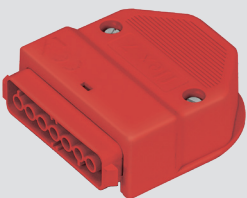

Single Socket Outlets

Single sockets are ideal where only one outlet is required. Available in 3, 4, 5, 6 and 7-pole variations.

You can use a Single Socket Outlet as the initial power source to simplify and standardise the first fix. This provides complete flexibility to choose the correct plug-in Box/es at the second fix.

Large in-line terminals

Available in 3-7 poles.

16A Rated

16A

Please note: Boxes of 300 are packed loose (not in boxes of 10), and can only be ordered in multiples of 300.

3-Pole Socket

► Use with standard (on/off) luminaires.

Trunking mount supplied with a 20mm Ø cutout.

DESCRIPTION	PART NO. (BOX OF 10)	PART NO. (BOX OF 300)
White 3-pole socket	FTS03/W	FTS03/W/300
White 3-pole socket + trunking mount	FTS03/TM/W	
Red 3-pole socket	FTS03/R	FTS03/R/300
Red 3-pole socket + trunking mount	FTS03/TM/R	
Black 3-pole socket	FTS03/B	FTS03/B/300
Black 3-pole socket + trunking mount	FTS03/TM/B	
Grey 3-pole socket	FTS03/G	FTS03/G/300
Grey 3-pole socket + trunking mount	FTS03/TM/G	

4-Pole Socket

► Use with standard (on/off) emergency luminaires.

Trunking mount supplied with a 20mm Ø cutout.

DESCRIPTION	PART NO. (BOX OF 10)	PART NO. (BOX OF 300)
Red 4-pole socket	FTS04/R	FTS04/R/300
Red 4-pole socket + trunking mount	FTS04/TM/R	
White 4-pole socket	FTS04/W	FTS04/W/300
White 4-pole socket + trunking mount	FTS04/TM/W	
Black 4-pole socket	FTS04/B	FTS04/B/300
Black 4-pole socket + trunking mount	FTS04/TM/B	
Grey 4-pole socket	FTS04/G	FTS04/G/300
Grey 4-pole socket + trunking mount	FTS04/TM/G	