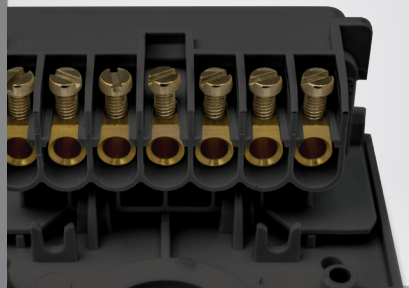

Single Socket Outlets

Single sockets are ideal where only one outlet is required. Available in 3, 4, 5, 6 and 7-pole variations.

You can use a Single Socket Outlet as the initial power source to simplify and standardise the first fix. This provides complete flexibility to choose the correct plug-in Box/es at the second fix.

Large in-line terminals

Available in 3-7 poles.

16A Rated

16A

Please note: Boxes of 300 are packed loose (not in boxes of 10), and can only be ordered in multiples of 300.

3-Pole Socket

► Use with standard (on/off) luminaires.

Trunking mount supplied with a 20mm Ø cutout.

DESCRIPTION	PART NO. (BOX OF 10)	PART NO. (BOX OF 300)
White 3-pole socket	FTS03/W	FTS03/W/300
White 3-pole socket + trunking mount	FTS03/TM/W	
Red 3-pole socket	FTS03/R	FTS03/R/300
Red 3-pole socket + trunking mount	FTS03/TM/R	
Black 3-pole socket	FTS03/B	FTS03/B/300
Black 3-pole socket + trunking mount	FTS03/TM/B	
Grey 3-pole socket	FTS03/G	FTS03/G/300
Grey 3-pole socket + trunking mount	FTS03/TM/G	

4-Pole Socket

► Use with standard (on/off) emergency luminaires.

Trunking mount supplied with a 20mm Ø cutout.

DESCRIPTION	PART NO. (BOX OF 10)	PART NO. (BOX OF 300)
Red 4-pole socket	FTS04/R	FTS04/R/300
Red 4-pole socket + trunking mount	FTS04/TM/R	
White 4-pole socket	FTS04/W	FTS04/W/300
White 4-pole socket + trunking mount	FTS04/TM/W	
Black 4-pole socket	FTS04/B	FTS04/B/300
Black 4-pole socket + trunking mount	FTS04/TM/B	
Grey 4-pole socket	FTS04/G	FTS04/G/300
Grey 4-pole socket + trunking mount	FTS04/TM/G	