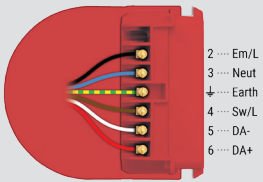

Trunking mount supplied with a 20mm Ø cutout.

DESCRIPTION	PART NO. (BOX OF 10)	PART NO. (BOX OF 300)
White 3-pole socket	FTS03/W	FTS03/W/300
White 3-pole socket + trunking mount	FTS03/TM/W	
Red 3-pole socket	FTS03/R	FTS03/R/300
Red 3-pole socket + trunking mount	FTS03/TM/R	
Black 3-pole socket	FTS03/B	FTS03/B/300
Black 3-pole socket + trunking mount	FTS03/TM/B	
Grey 3-pole socket	FTS03/G	FTS03/G/300
Grey 3-pole socket + trunking mount	FTS03/TM/G	

4-Pole Socket

► Use with standard (on/off) emergency luminaires.

Trunking mount supplied with a 20mm Ø cutout.

DESCRIPTION	PART NO. (BOX OF 10)	PART NO. (BOX OF 300)
Red 4-pole socket	FTS04/R	FTS04/R/300
Red 4-pole socket + trunking mount	FTS04/TM/R	
White 4-pole socket	FTS04/W	FTS04/W/300
White 4-pole socket + trunking mount	FTS04/TM/W	
Black 4-pole socket	FTS04/B	FTS04/B/300
Black 4-pole socket + trunking mount	FTS04/TM/B	
Grey 4-pole socket	FTS04/G	FTS04/G/300
Grey 4-pole socket + trunking mount	FTS04/TM/G	

Trunking mount supplied with a 20mm Ø cutout.

5-Pole Socket

- ▶ Use with dimmable luminaires.

DESCRIPTION	PART NO. (BOX OF 10)	PART NO. (BOX OF 300)
Black 5-pole socket	FTS05/B	FTS05/B/300
Black 5-pole socket with trunking mount	FTS05/TM/B	
White 5-pole socket	FTS05/W	FTS05/W/300
White 5-pole socket with trunking mount	FTS05/TM/W	
Red 5-pole socket	FTS05/R	FTS05/R/300
Red 5-pole socket with trunking mount	FTS05/TM/R	
Grey 5-pole socket	FTS05/G	FTS05/G/300
Grey 5-pole socket with trunking mount	FTS05/TM/G	