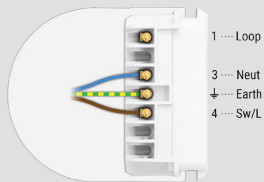

Single Socket Outlets

Single sockets are ideal where only one outlet is required. Available in 3, 4, 5, 6 and 7-pole variations.

You can use a Single Socket Outlet as the initial power source to simplify and standardise the first fix. This provides complete flexibility to choose the correct plug-in Box/es at the second fix.

Large in-line terminals

Available in 3-7 poles.

16A Rated

16A

Please note: Boxes of 300 are packed loose (not in boxes of 10), and can only be ordered in multiples of 300.

3-Pole Socket

► Use with standard (on/off) luminaires.

Trunking mount supplied with a 20mm Ø cutout.

DESCRIPTION	PART NO. (BOX OF 10)	PART NO. (BOX OF 300)
White 3-pole socket	FTS03/W	FTS03/W/300
White 3-pole socket + trunking mount	FTS03/TM/W	
Red 3-pole socket	FTS03/R	FTS03/R/300
Red 3-pole socket + trunking mount	FTS03/TM/R	
Black 3-pole socket	FTS03/B	FTS03/B/300
Black 3-pole socket + trunking mount	FTS03/TM/B	
Grey 3-pole socket	FTS03/G	FTS03/G/300
Grey 3-pole socket + trunking mount	FTS03/TM/G	

4-Pole Socket

► Use with standard (on/off) emergency luminaires.

Trunking mount supplied with a 20mm Ø cutout.

DESCRIPTION	PART NO. (BOX OF 10)	PART NO. (BOX OF 300)
Red 4-pole socket	FTS04/R	FTS04/R/300
Red 4-pole socket + trunking mount	FTS04/TM/R	
White 4-pole socket	FTS04/W	FTS04/W/300
White 4-pole socket + trunking mount	FTS04/TM/W	
Black 4-pole socket	FTS04/B	FTS04/B/300
Black 4-pole socket + trunking mount	FTS04/TM/B	
Grey 4-pole socket	FTS04/G	FTS04/G/300
Grey 4-pole socket + trunking mount	FTS04/TM/G	