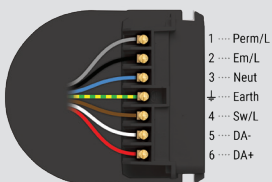

4-Pole Socket

► Use with standard (on/off) emergency luminaires.

Trunking mount supplied with a 20mm Ø cutout.

DESCRIPTION	PART NO. (BOX OF 10)	PART NO. (BOX OF 300)
Red 4-pole socket	FTS04/R	FTS04/R/300
Red 4-pole socket + trunking mount	FTS04/TM/R	
White 4-pole socket	FTS04/W	FTS04/W/300
White 4-pole socket + trunking mount	FTS04/TM/W	
Black 4-pole socket	FTS04/B	FTS04/B/300
Black 4-pole socket + trunking mount	FTS04/TM/B	
Grey 4-pole socket	FTS04/G	FTS04/G/300
Grey 4-pole socket + trunking mount	FTS04/TM/G	

Trunking mount supplied with a 20mm Ø cutout.

5-Pole Socket

- ▶ Use with dimmable luminaires.

DESCRIPTION	PART NO. (BOX OF 10)	PART NO. (BOX OF 300)
Black 5-pole socket	FTS05/B	FTS05/B/300
Black 5-pole socket with trunking mount	FTS05/TM/B	
White 5-pole socket	FTS05/W	FTS05/W/300
White 5-pole socket with trunking mount	FTS05/TM/W	
Red 5-pole socket	FTS05/R	FTS05/R/300
Red 5-pole socket with trunking mount	FTS05/TM/R	
Grey 5-pole socket	FTS05/G	FTS05/G/300
Grey 5-pole socket with trunking mount	FTS05/TM/G	

Trunking mount supplied with a 25mm Ø cutout.

6-Pole Socket

- ▶ Use with dimmable emergency luminaires.

DESCRIPTION	PART NO. (BOX OF 10)	PART NO. (BOX OF 300)
Red 6-pole socket	FTS06/R	FTS06/R/300
Red 6-pole socket with trunking mount	FTS06/TM/R	
White 6-pole socket	FTS06/W	FTS06/W/300
White 6-pole socket with trunking mount	FTS06/TM/W	
Black 6-pole socket	FTS06/B	FTS06/B/300
Black 6-pole socket with trunking mount	FTS06/TM/B	
Grey 6-pole socket	FTS06/G	FTS06/G/300
Grey 6-pole socket with trunking mount	FTS06/TM/G	