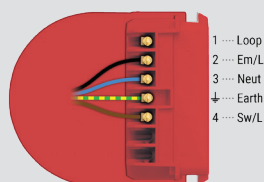

Single Socket Outlets

Single sockets are ideal where only one outlet is required. Available in 3, 4, 5, 6 and 7-pole variations.

You can use a Single Socket Outlet as the initial power source to simplify and standardise the first fix. This provides complete flexibility to choose the correct plug-in Box/es at the second fix.

Large in-line terminals

Available in 3-7 poles.

16A Rated

16A

Please note: Boxes of 300 are packed loose (not in boxes of 10), and can only be ordered in multiples of 300.

3-Pole Socket

► Use with standard (on/off) luminaires.

Trunking mount supplied with a 20mm Ø cutout.

DESCRIPTION	PART NO. (BOX OF 10)	PART NO. (BOX OF 300)
White 3-pole socket	FTS03/W	FTS03/W/300
White 3-pole socket + trunking mount	FTS03/TM/W	
Red 3-pole socket	FTS03/R	FTS03/R/300
Red 3-pole socket + trunking mount	FTS03/TM/R	
Black 3-pole socket	FTS03/B	FTS03/B/300
Black 3-pole socket + trunking mount	FTS03/TM/B	
Grey 3-pole socket	FTS03/G	FTS03/G/300
Grey 3-pole socket + trunking mount	FTS03/TM/G	

4-Pole Socket

► Use with standard (on/off) emergency luminaires.

Trunking mount supplied with a 20mm Ø cutout.

DESCRIPTION	PART NO. (BOX OF 10)	PART NO. (BOX OF 300)
Red 4-pole socket	FTS04/R	FTS04/R/300
Red 4-pole socket + trunking mount	FTS04/TM/R	
White 4-pole socket	FTS04/W	FTS04/W/300
White 4-pole socket + trunking mount	FTS04/TM/W	
Black 4-pole socket	FTS04/B	FTS04/B/300
Black 4-pole socket + trunking mount	FTS04/TM/B	
Grey 4-pole socket	FTS04/G	FTS04/G/300
Grey 4-pole socket + trunking mount	FTS04/TM/G	