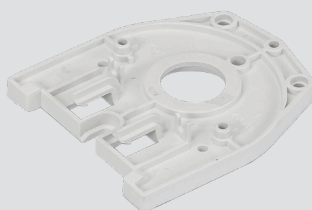

Trunking mount supplied with a 20mm Ø cutout.

5-Pole Socket

- ▶ Use with dimmable luminaires.

DESCRIPTION	PART NO. (BOX OF 10)	PART NO. (BOX OF 300)
Black 5-pole socket	FTS05/B	FTS05/B/300
Black 5-pole socket with trunking mount	FTS05/TM/B	
White 5-pole socket	FTS05/W	FTS05/W/300
White 5-pole socket with trunking mount	FTS05/TM/W	
Red 5-pole socket	FTS05/R	FTS05/R/300
Red 5-pole socket with trunking mount	FTS05/TM/R	
Grey 5-pole socket	FTS05/G	FTS05/G/300
Grey 5-pole socket with trunking mount	FTS05/TM/G	

Trunking mount supplied with a 25mm Ø cutout.

6-Pole Socket

- ▶ Use with dimmable emergency luminaires.

DESCRIPTION	PART NO. (BOX OF 10)	PART NO. (BOX OF 300)
Red 6-pole socket	FTS06/R	FTS06/R/300
Red 6-pole socket with trunking mount	FTS06/TM/R	
White 6-pole socket	FTS06/W	FTS06/W/300
White 6-pole socket with trunking mount	FTS06/TM/W	
Black 6-pole socket	FTS06/B	FTS06/B/300
Black 6-pole socket with trunking mount	FTS06/TM/B	
Grey 6-pole socket	FTS06/G	FTS06/G/300
Grey 6-pole socket with trunking mount	FTS06/TM/G	

Trunking mount supplied with a 25mm Ø cutout.

7-Pole Socket

- ▶ Use with special applications.

DESCRIPTION	PART NO. (BOX OF 10)	PART NO. (BOX OF 300)
Black 7-pole socket	FTS07/B	FTS07/B/300
Black 7-pole socket with trunking mount	FTS07/TM/B	
White 7-pole socket	FTS07/W	FTS07/W/300
White 7-pole socket with trunking mount	FTS07/TM/W	
Red 7-pole socket	FTS07/R	FTS07/R/300
Red 7-pole socket with trunking mount	FTS07/TM/R	
Grey 7-pole socket	FTS07/G	FTS07/G/300
Grey 7-pole socket with trunking mount	FTS07/TM/G	