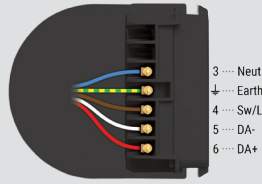

Large in-line terminals

Available in 3-7 poles.

16A Rated

16A

Please note: Boxes of 300 are packed loose (not in boxes of 10), and can only be ordered in multiples of 300.

3-Pole Socket

► Use with standard (on/off) luminaires.

Trunking mount supplied with a 20mm Ø cutout.

DESCRIPTION	PART NO. (BOX OF 10)	PART NO. (BOX OF 300)
White 3-pole socket	FTS03/W	FTS03/W/300
White 3-pole socket + trunking mount	FTS03/TM/W	
Red 3-pole socket	FTS03/R	FTS03/R/300
Red 3-pole socket + trunking mount	FTS03/TM/R	
Black 3-pole socket	FTS03/B	FTS03/B/300
Black 3-pole socket + trunking mount	FTS03/TM/B	
Grey 3-pole socket	FTS03/G	FTS03/G/300
Grey 3-pole socket + trunking mount	FTS03/TM/G	

4-Pole Socket

► Use with standard (on/off) emergency luminaires.

Trunking mount supplied with a 20mm Ø cutout.

DESCRIPTION	PART NO. (BOX OF 10)	PART NO. (BOX OF 300)
Red 4-pole socket	FTS04/R	FTS04/R/300
Red 4-pole socket + trunking mount	FTS04/TM/R	
White 4-pole socket	FTS04/W	FTS04/W/300
White 4-pole socket + trunking mount	FTS04/TM/W	
Black 4-pole socket	FTS04/B	FTS04/B/300
Black 4-pole socket + trunking mount	FTS04/TM/B	
Grey 4-pole socket	FTS04/G	FTS04/G/300
Grey 4-pole socket + trunking mount	FTS04/TM/G	

Trunking mount supplied with a 20mm Ø cutout.

5-Pole Socket

- ▶ Use with dimmable luminaires.

DESCRIPTION	PART NO. (BOX OF 10)	PART NO. (BOX OF 300)
Black 5-pole socket	FTS05/B	FTS05/B/300
Black 5-pole socket with trunking mount	FTS05/TM/B	
White 5-pole socket	FTS05/W	FTS05/W/300
White 5-pole socket with trunking mount	FTS05/TM/W	
Red 5-pole socket	FTS05/R	FTS05/R/300
Red 5-pole socket with trunking mount	FTS05/TM/R	
Grey 5-pole socket	FTS05/G	FTS05/G/300
Grey 5-pole socket with trunking mount	FTS05/TM/G	