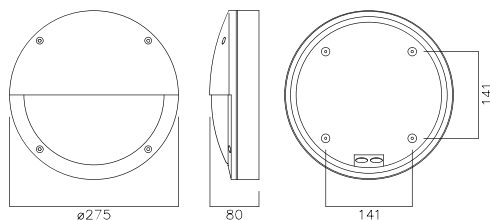

EYELID TRIM

ORDER CODE	DESCRIPTION
NDE15/840	Denali 15W LED IP65 Ali Bulkhead 840
NDE15/M3L/840	Denali 15W LED IP65 Ali Bulkhead M3 Lithium 840
NDE15/ELID/840	Denali 15W LED IP65 Eyelid Ali Bulkhead 840
NDE15/ELID/M3L/840	Denali 15W LED IP65 Eyelid Ali Bulkhead M3 Lithium 840