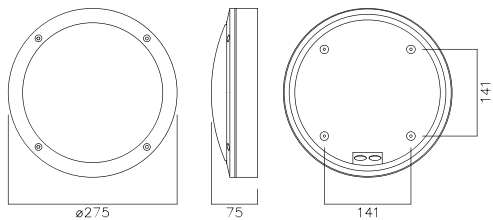

DENALI

Aluminium bulkhead for commercial outdoor areas

APPLICATIONS

- Exterior walkways and stairs
- Building perimeters

CONSTRUCTION

- Die-cast aluminium base and bezel, with light-textured UV stable dark grey paint finish to RAL7010
- Polycarbonate opal diffuser
- Piano-key terminal block with capacity for 2 x 1.5mm² cable for loop-in/loop-out
- Twin cable entry points with grommets.

TECHNICAL DETAILS

- 140 lm/W
- LEDs on metal core PCB
- **Circular bezel**
  15W nom., 18.3W act., 1,759 lm, 96 l.lm/c.W
- **Eyelid bezel**
  15W nom., 17W act., 1,295 lm, 76 l.lm/c.W
- CRI >80
- CCT 4000K
- Branded ENEC approved, flicker free, LED driver
- Emergency maintained 3 hours versions (suffix M3L) available, as listed

OPTIONS

DIMMING Dim-to-10% (corridor function) available on all variants. Add suffix CF.

SENSOR Available with micro-wave occupancy sensor fitted on all versions except M3L. Add suffix MW.

PLAIN TRIM

ORDER CODE	DESCRIPTION
NDE15/840	Denali 15W LED IP65 Ali Bulkhead 840
NDE15/M3L/840	Denali 15W LED IP65 Ali Bulkhead M3 Lithium 840
NDE15/ELID/840	Denali 15W LED IP65 Eyelid Ali Bulkhead 840
NDE15/ELID/M3L/840	Denali 15W LED IP65 Eyelid Ali Bulkhead M3 Lithium 840