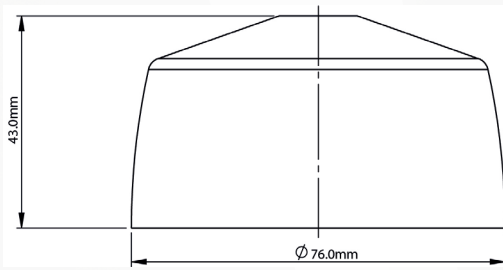

PROTA DECORATIVE COVER DIMENSIONS

FLEX7 SINGLE SOCKET OUTLETS (SURFACE MOUNT - CONDUIT BOX / TRUNKING MOUNT PLATE) DIMENSIONS

FLEX7 SINGLE SOCKET OUTLET

SUPPLY VOLTAGE:	230V~
CURRENT RATING:	16A
FREQUENCY	50Hz
TERMINAL CAPACITY:	5 x 1.50mm ² , 3 x 2.50mm ² conductors, 2 x 4.00mm ² or 1x6.0mm ²
MATERIAL SPECIFICATION (MOULDED):	PA6, Halogen Free, UL94, V0
INGRESS PROTECTION:	IP2X
OPERATING TEMPERATURE RANGE:	-5°C / +40°C