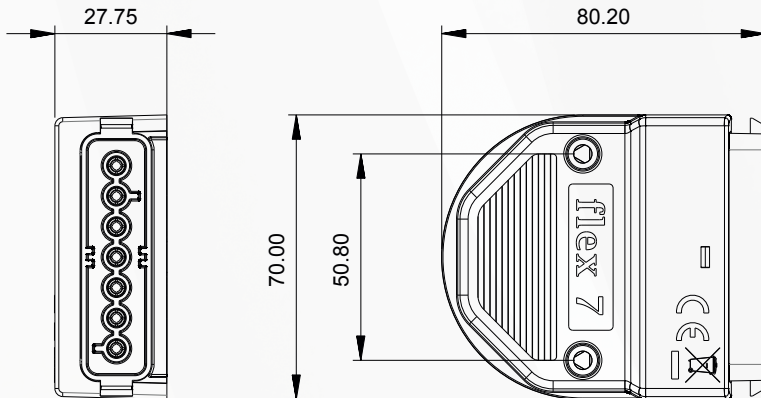

PROTA DECORATIVE COVER DIMENSIONS

FLEX7 SINGLE SOCKET OUTLETS (SURFACE MOUNT - CONDUIT BOX / TRUNKING MOUNT PLATE) DIMENSIONS

FLEX7 SINGLE SOCKET OUTLET

SUPPLY VOLTAGE:	230V~
CURRENT RATING:	16A
FREQUENCY	50Hz
TERMINAL CAPACITY:	5 x 1.50mm ² , 3 x 2.50mm ² conductors, 2 x 4.00mm ² or 1x6.0mm ²
MATERIAL SPECIFICATION (MOULDED):	PA6, Halogen Free, UL94, V0
INGRESS PROTECTION:	IP2X
OPERATING TEMPERATURE RANGE:	-5°C / +40°C