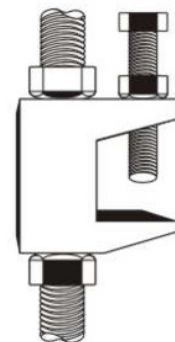

OVERHEAD HANGERS

50mm, 75mm, 100mm, 150mm, 225mm, 300mm
HOT DIP GALVANISED GA

CSS-OH

CODE	OVERHEAD HANGERS
OH3	3 INCH TRAY OVERHEAD HANGERS
OH4	4 INCH TRAY OVERHEAD HANGERS
OH6	6 INCH TRAY OVERHEAD HANGER
OH9	9 INCH TRAY OVERHEAD HANGER
OH12	12 INCH TRAY OVERHEAD HANGER

AVAILABLE IN BLACK & WHITE
SOLD IN 100'S

AVAILABLE IN
BLACK & WHITE

ADJUSTABLE
HINGE CONNECTION

PC11 Weight 0.080 Kg.
PURLIN CLIP (BZP)

END CAP-PVC

Length : 3 Mtrs.
41mm Wide
PVC Strut Lid
PVC LID

FB114HINGED

FASTENERS

(All in 100 Packs)

8mm, 10mm, 12mm
ROD CLEARANCE HOLES

M6, M8
EYE BOLTS

PAN HEAD
MACHINE SCREWS
M6 to M10
SCREW

HARDENED CONE POINTED
SET SCREWS
8.8 HT M10 x 40mm.
SCREW

FC II U.L. APPROVED
FLANGE CLAMPS