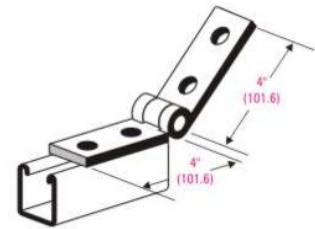

AVAILABLE IN BLACK & WHITE
SOLD IN 100'S

AVAILABLE IN
BLACK & WHITE

ADJUSTABLE
HINGE CONNECTION

PC11 Weight 0.080 Kg.
PURLIN CLIP (BZP)

END CAP-PVC

Length : 3 Mtrs.
41mm Wide
PVC Strut Lid
PVC LID

FB114HINGED

FASTENERS

(All in 100 Packs)

8mm, 10mm, 12mm
ROD CLEARANCE HOLES

M6, M8
EYE BOLTS

PAN HEAD
MACHINE SCREWS
M6 to M10
SCREW

HARDENED CONE POINTED
SET SCREWS
8.8 HT M10 x 40mm.
SCREW

FC II U.L. APPROVED
FLANGE CLAMPS