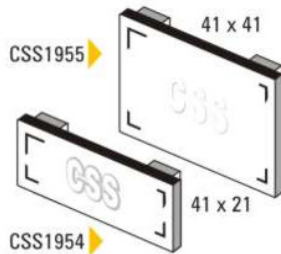

STAND OFF BRACKET

CABLE TRAY STAND OFF

Size : 50, 75, 100, 150, 225, 300mm
HOT DIP GALVANISED GA

CSS-TSB

CODE	CABLE TRAY STAND OFF
TSB50	50 MM TRAY STAND OFF BRACKETS
TSB75	75 MM TRAY STAND OFF BRACKETS
TSB100	100 MM TRAY STAND OFF BRACKETS
TSB150	150 MM TRAY STAND OFF BRACKETS
TSB225	225 MM TRAY STAND OFF BRACKETS
TSB300	300 MM TRAY STAND OFF BRACKETS

OVERHEAD HANGERS

50mm, 75mm, 100mm, 150mm, 225mm, 300mm
HOT DIP GALVANISED GA

CSS-OH

CODE	OVERHEAD HANGERS
OH3	3 INCH TRAY OVERHEAD HANGERS
OH4	4 INCH TRAY OVERHEAD HANGERS
OH6	6 INCH TRAY OVERHEAD HANGER
OH9	9 INCH TRAY OVERHEAD HANGER
OH12	12 INCH TRAY OVERHEAD HANGER

AVAILABLE IN BLACK & WHITE
SOLD IN 100'S

AVAILABLE IN
BLACK & WHITE

ADJUSTABLE
HINGE CONNECTION

PC11 Weight 0.080 Kg.
PURLIN CLIP (BZP)

END CAP-PVC

Length : 3 Mtrs.
41mm Wide
PVC Strut Lid
PVC LID

FB114HINGED

FASTENERS

(All in 100 Packs)

8mm, 10mm, 12mm
ROD CLEARANCE HOLES

M6, M8
EYE BOLTS

PAN HEAD
MACHINE SCREWS
M6 to M10
SCREW

HARDENED CONE POINTED
SET SCREWS
8.8 HT M10 x 40mm.
SCREW

FC II U.L. APPROVED
FLANGE CLAMPS