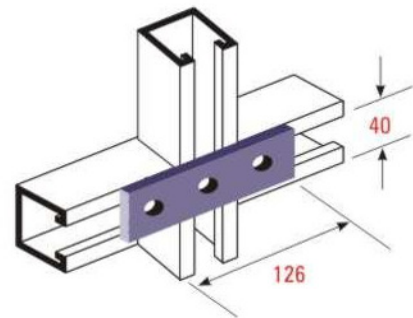

WEIGHT 0.23 KG.

FB-102