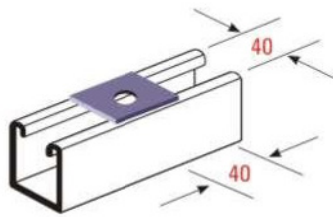

FLAT PLATE FITTINGS

(All Dimensions In mm)

EXTERNAL PLATE
AVAILABLE IN
GALV. & BZP

Available In 6, 8, 10 And 12 Mm.

Hole Clearance in 3mm

& 5mm Thickness

WEIGHT 0.06 KG.

FB-100

WEIGHT 0.15 KG.

FB-101

WEIGHT 0.23 KG.

FB-102

WEIGHT 0.30 KG.

FB-103

WEIGHT 0.36 KG.

FB-104