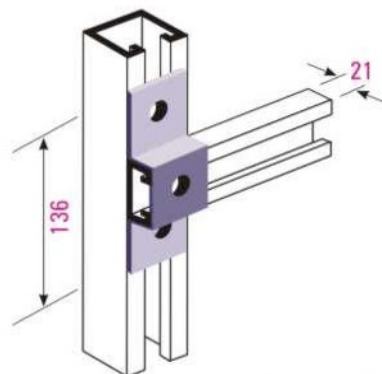

FB-131

WEIGHT 0.28 KG.

FB-133