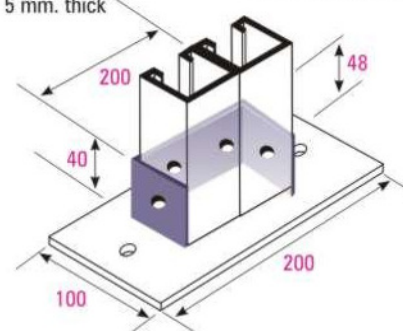

BASE PLATE
5 mm. thick 14 mm. ϕ
Base Holes

WEIGHT 0.55 KG.

FB-106

BASE PLATE
5 mm. thick

14 mm ϕ Base Holes

WEIGHT 1.15 KG.

FB-107

email : sales@csslimited.com