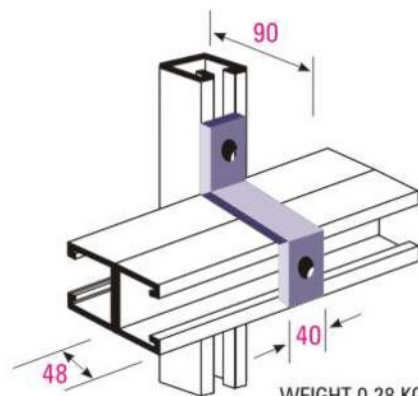

FLAT PLATE FITTINGS

(All Dimensions In mm)

U AND Z FITTINGS

WEIGHT 0.19 KG.

FB-130

WEIGHT 0.23 KG.

FB-131

WEIGHT 0.28 KG.

BASE PLATE
5 mm. thick 14 mm. ϕ
Base Holes

WEIGHT 0.55 KG.

FB-106

BASE PLATE
5 mm. thick

14 mm ϕ Base Holes

WEIGHT 1.15 KG.

FB-107

email : sales@csslimited.com