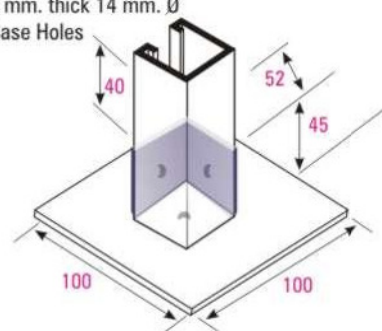

FB-136

WEIGHT 0.46 KG.

FB-137

CHANNEL BASE FITTINGS

WEIGHT 0.66 KG.

FB-120

WEIGHT 0.55 KG.

FB-105

BASE PLATE
5 mm. thick 14 mm. ϕ
Base Holes

WEIGHT 0.55 KG.

FB-106

BASE PLATE
5 mm. thick

14 mm ϕ Base Holes

WEIGHT 1.15 KG.

FB-107

email : sales@csslimited.com