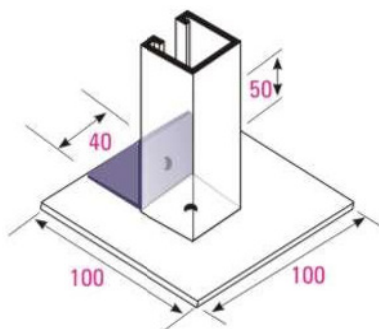

FB-136

WEIGHT 0.46 KG.

FB-137

CHANNEL BASE FITTINGS

WEIGHT 0.66 KG.

FB-120

WEIGHT 0.55 KG.

FB-105

BASE PLATE
5 mm. thick 14 mm. ϕ
Base Holes

WEIGHT 0.55 KG.

FB-106

BASE PLATE
5 mm. thick

14 mm ϕ Base Holes

WEIGHT 1.15 KG.

FB-107

email : sales@csslimited.com