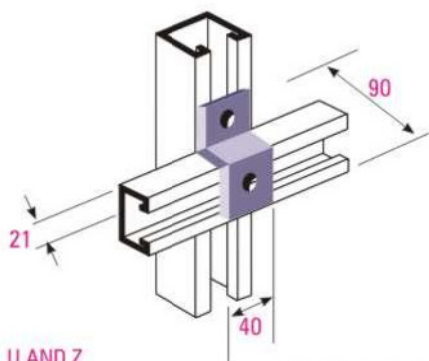

FLAT PLATE FITTINGS

(All Dimensions In mm)

U AND Z FITTINGS

WEIGHT 0.19 KG.

FB-130

WEIGHT 0.23 KG.

FB-131

WEIGHT 0.28 KG.

BASE PLATE
5 mm. thick 14 mm. ϕ
Base Holes

WEIGHT 0.55 KG.

FB-106

BASE PLATE
5 mm. thick

14 mm ϕ Base Holes

WEIGHT 1.15 KG.

FB-107

email : sales@csslimited.com