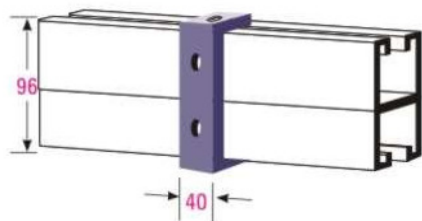

WEIGHT 0.30 KG.