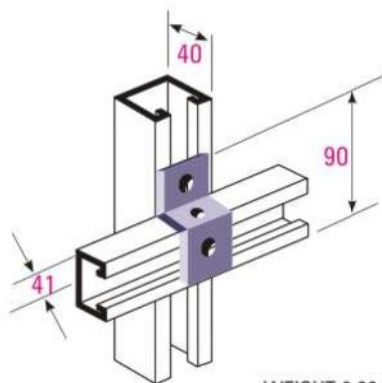

FLAT PLATE FITTINGS

(All Dimensions In mm)

U AND Z FITTINGS

WEIGHT 0.19 KG.

FB-130

WEIGHT 0.23 KG.

FB-131

WEIGHT 0.28 KG.

BASE PLATE
5 mm. thick 14 mm. ϕ
Base Holes

WEIGHT 0.55 KG.

FB-106

BASE PLATE
5 mm. thick

14 mm ϕ Base Holes

WEIGHT 1.15 KG.

FB-107

email : sales@csslimited.com