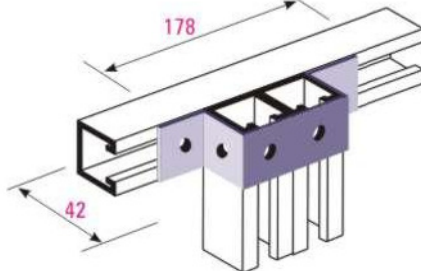

FLAT PLATE FITTINGS

(All Dimensions In mm)

U AND Z FITTINGS

WEIGHT 0.19 KG.

WEIGHT 0.23 KG.

WEIGHT 0.28 KG.

WEIGHT 0.30 KG.

WEIGHT 0.28 KG.

WEIGHT 0.36 KG.

WEIGHT 0.50 KG.

WEIGHT 0.46 KG.

CHANNEL BASE FITTINGS

WEIGHT 0.66 KG.

WEIGHT 0.55 KG.

BASE PLATE
5 mm. thick 14 mm. ϕ
Base Holes

WEIGHT 0.55 KG.

BASE PLATE
5 mm. thick

14 mm ϕ Base Holes

WEIGHT 1.15 KG.

email : sales@csslimited.com