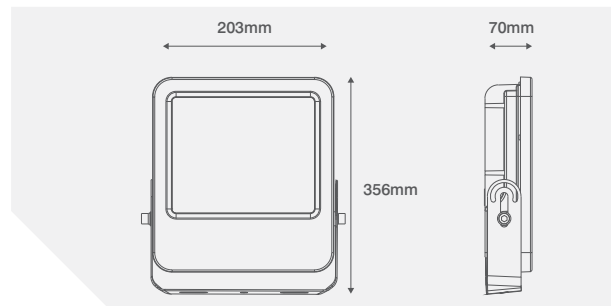

COLOUR TEMPERATURE

CODE	DESCRIPTION
OV101100BKCW	100W Floodlight - 4000K - Black

PRODUCT INFO	
CCT (K)	4000K
Lumens	9000lm
Efficacy	90lm/W
Wattage	100W
CRI	>80
Beam Angle	110°
LED Lifetime	30,000 Hours
Voltage	220-240V ~
Frequency	50/60Hz
Operating Temp	-20°C - +45°C

Prewired with 1 metre flylead

PRODUCT APPROVALS