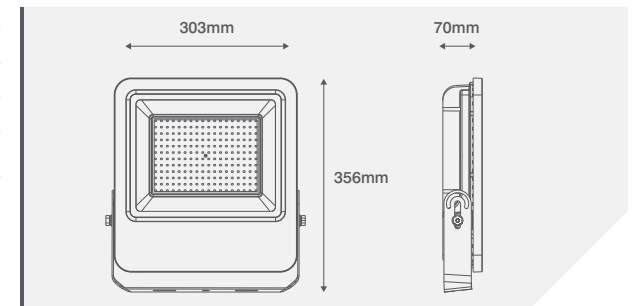

PRODUCT APPROVALS

Prewired with 1 metre flylead