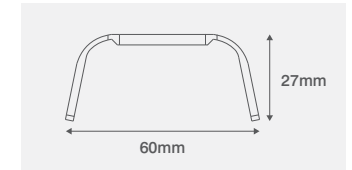

Insulation Support Bracket

CODE	DESCRIPTION	AVAILABLE FINISHES
OVISC1020	Clip On Bracket	BLUE

Suitable for Use With Nano® & Pico FG