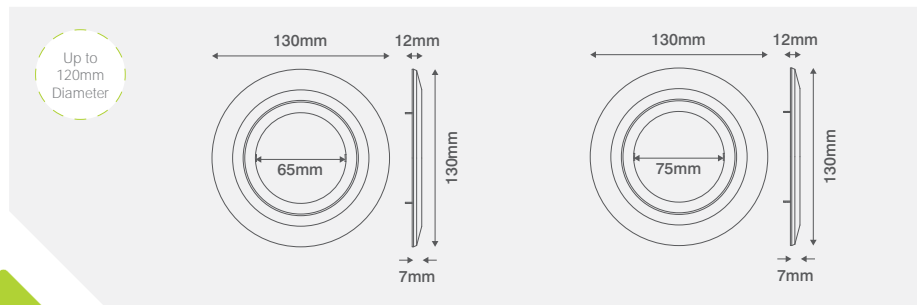

Accessories

AVAILABLE FINISHES

130mm Diameter 65mm Aperture Converter Plate

CODE	DESCRIPTION
OVSP3120WH	Converter Plate - White
OVSP3120SC	Converter Plate - Satin Chrome
OVSP3120CH	Converter Plate - Chrome

Suitable for Inceptor® Omni (fixed & adjustable), Inceptor® Nano (adjustable) & Inceptor® Pico FG Downlights

130mm Diameter 75mm Aperture Converter Plate

CODE	DESCRIPTION
OVSP4120WH	Converter Plate - White
OVSP4120SC	Converter Plate - Satin Chrome
OVSP4120CH	Converter Plate - Chrome

Suitable for Inceptor® Nano (fixed) and standard Inceptor® Pico downlights.

IP65 Downlight Cast Bezel

CODE	DESCRIPTION	AVAILABLE FINISHES
OVGF495CH	IP65 Bezel - Chrome	WHITE SATIN CHROME CHROME
OVGF495SC	IP65 Bezel - Satin Chrome	
OVGF495WH	IP65 Bezel - White	