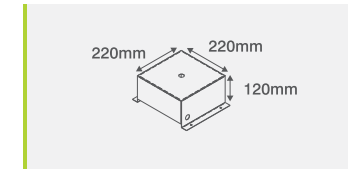

Accessories

AVAILABLE FINISHES

130mm Diameter 65mm Aperture Converter Plate

CODE	DESCRIPTION
OVSP3120WH	Converter Plate - White
OVSP3120SC	Converter Plate - Satin Chrome
OVSP3120CH	Converter Plate - Chrome

Suitable for Inceptor® Omni (fixed & adjustable), Inceptor® Nano (adjustable) & Inceptor® Pico FG Downlights

130mm Diameter 75mm Aperture Converter Plate

CODE	DESCRIPTION
OVSP4120WH	Converter Plate - White
OVSP4120SC	Converter Plate - Satin Chrome
OVSP4120CH	Converter Plate - Chrome

Suitable for Inceptor® Nano (fixed) and standard Inceptor® Pico downlights.

IP65 Downlight Cast Bezel

CODE	DESCRIPTION	AVAILABLE FINISHES
OVGF495CH	IP65 Bezel - Chrome	WHITE SATIN CHROME CHROME
OVGF495SC	IP65 Bezel - Satin Chrome	
OVGF495WH	IP65 Bezel - White	

Suitable for OVGU395 & OVGZ096

Insulation Support Bracket

CODE	DESCRIPTION	AVAILABLE FINISHES
OVISC1020	Clip On Bracket	BLUE

Suitable for Use With Nano® & Pico FG

Insulation Support Box

CODE	DESCRIPTION
OVGB400	Insulation Support Box