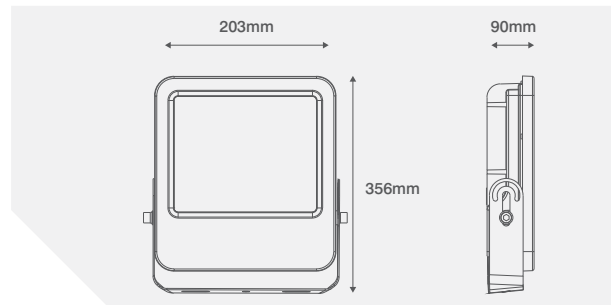

COLOUR TEMPERATURE

CODE	DESCRIPTION
OV101100BKCWPC	100W Floodlight With Photocell - 4000K - Black

PRODUCT INFO	
CCT (K)	4000K
Lumens	9000lm
Efficacy	90lm/W
Wattage	100W
CRI	>80
Beam Angle	110°
LED Lifetime	30,000 Hours
Voltage	220-240V~
Frequency	50/60Hz
Operating Temp	-20°C - +45°C
Ambient Light 'ON'	10 - 20 Lux
Ambient Light 'OFF'	30 - 60 Lux

Prewired with 1 metre flylead

PRODUCT APPROVALS