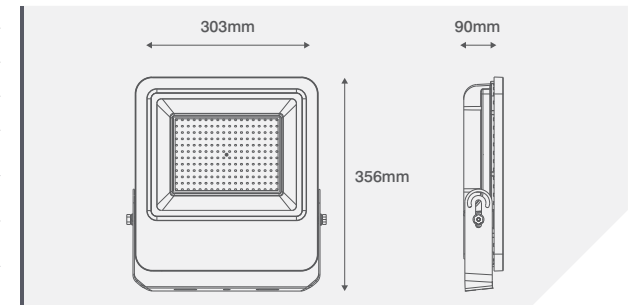

PRODUCT APPROVALS

Prewired with 1 metre flylead