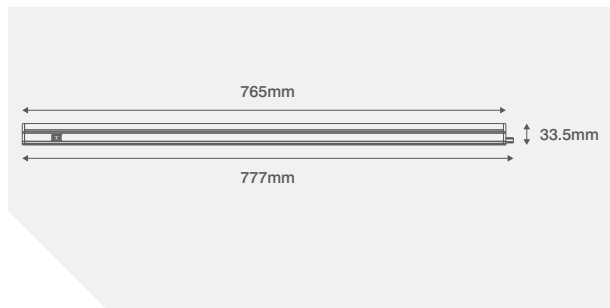

COMPATIBLE PRODUCT:

COLOUR TEMPERATURE

CODE	DESCRIPTION
OV89765	11W 765mm Long - White

COMPATIBLE PRODUCTS		IEC 60320-1 EN 50525-2-11
OVLL89250	250mm Link Lead	
OVLL89500	500mm Link Lead	
OVLL891000	1000mm Link Lead	

Supplied with 1 Metre flylead

PRODUCT APPROVALS

LED Undercupboard Light - CTA Switchable

AVAILABLE FINISHES

KIT CONTAINS:
MOUNTING CLIPS
SCREWS
INPUT LEAD