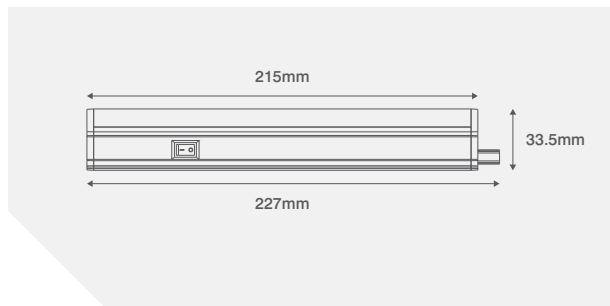

COMPATIBLE PRODUCT:

COLOUR TEMPERATURE

CODE	DESCRIPTION
OV89215	3.5W 215mm Long - White

COMPATIBLE PRODUCTS		IEC 60320-1 EN 50525-2-11
OVLL89250	250mm Link Lead	
OVLL89500	500mm Link Lead	
OVLL891000	1000mm Link Lead	

Supplied with 1 Metre flylead

PRODUCT APPROVALS

LED Undercupboard Light - CTA Switchable

AVAILABLE FINISHES

KIT CONTAINS:
MOUNTING CLIPS
SCREWS
INPUT LEAD