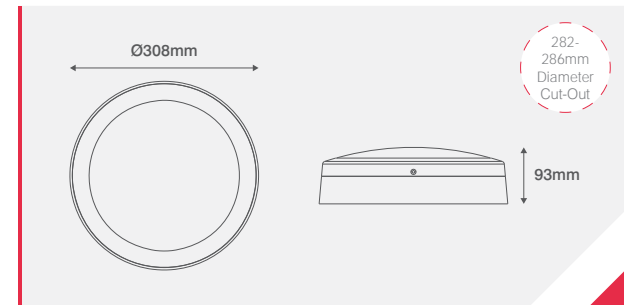

PRODUCT APPROVALS

Complete with prewired Flow™ Connector