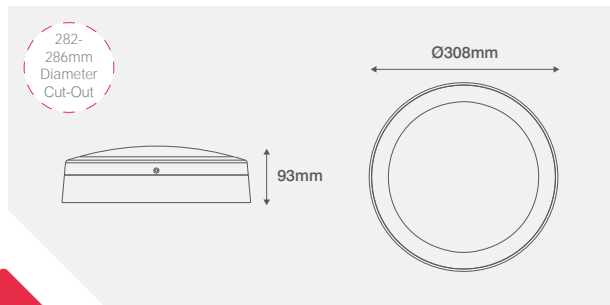

Complete with prewired Flow™ Connector

PRODUCT APPROVALS