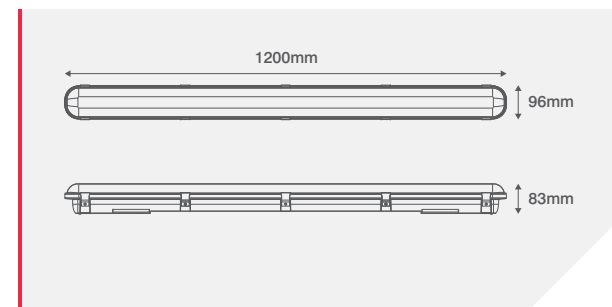

COLOUR TEMPERATURE

PRODUCT INFO	Mains		Emergency	
	Wattage	39W	41W	
Lumens	4680lm	4680lm		
Lumens (Emergency)	N/A	650lm		
Efficacy	120lm/W	114lm/W		
CCT (K)	4000K			
CRI	>80			
Beam Angle	105°			
LED Lifetime	50,000 Hours			
Voltage	220-240V ~			
Frequency	50/60Hz			
Dimmable	Non-Dimmable			
Operating Temp	-20°C - +40°C			

CODE	DESCRIPTION
OV80122	39W 1200mm LED Light
OV80122EM	41W 1200mm LED Light With Emergency
OV80122MW	39W 1200mm LED Light With Microwave
OV80122MWEM	41W 1200mm LED Light With Microwave & Emergency