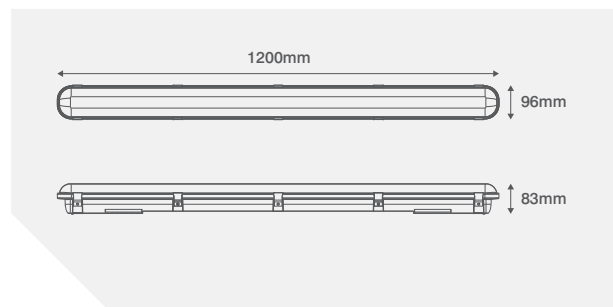

COLOUR TEMPERATURE

CODE	DESCRIPTION
OV80121	21W 1200mm LED Light
OV80121EM	23W 1200mm LED Light With Emergency
OV80121MW	21W 1200mm LED Light With Microwave
OV80121MWEM	23W 1200mm LED Light With Microwave & Emergency

PRODUCT INFO	Mains		Emergency	
	Wattage	21W	23W	
Lumens	2520lm	2520lm		
Lumens (Emergency)	N/A	300lm		
Efficacy	120lm/W	110lm/W		
CCT (K)	4000K			
CRI	>80			
Beam Angle	105°			
LED Lifetime	50,000 Hours			
Voltage	220-240V ~			
Frequency	50/60Hz			
Dimmable	Non-Dimmable			
Operating Temp	-20°C - +40°C