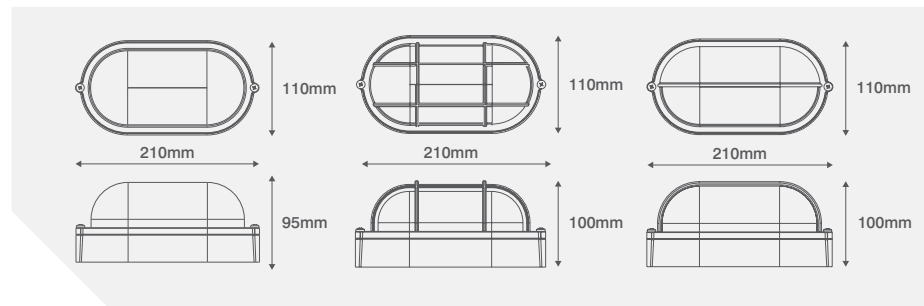

IP54 Oval Bulkhead - E27 60W Max.

AVAILABLE FINISHES

CODE	DESCRIPTION	PRODUCT INFO
OVOL400BK	E27 Standard Bulkhead - Black	Wattage 60W Max.
OVOL400WH	E27 Standard Bulkhead - White	Voltage 230V ~
OVOL410BK	E27 Bulkhead With Guard - Black	Lampholder Type E27 (ES)
OVOL410WH	E27 Bulkhead With Guard - White	
OVOL420BK	E27 Bulkhead With Eyelid - Black	
OVOL420WH	E27 Bulkhead With Eyelid - White	

PRODUCT APPROVALS

EN 60598-1 EN 60598-2-1

IP54 Round Bulkhead - E27 60W Max.

AVAILABLE FINISHES

PRODUCT INFO	CODE	DESCRIPTION
Wattage 60W Max.	OVOL405BK	E27 Standard Bulkhead - Black
Voltage 230V ~	OVOL405WH	E27 Standard Bulkhead - White
Lampholder Type E27 (ES)	OVOL415BK	E27 Bulkhead With Guard - Black
	OVOL415WH	E27 Bulkhead With Guard - White
	OVOL425BK	E27 Bulkhead With Eyelid - Black
	OVOL425WH	E27 Bulkhead With Eyelid - White