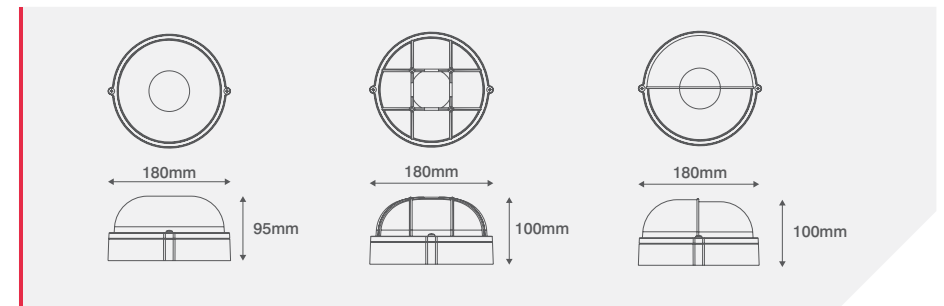

IP54 Oval Bulkhead - E27 60W Max.

AVAILABLE FINISHES

CODE	DESCRIPTION	PRODUCT INFO
OVOL400BK	E27 Standard Bulkhead - Black	Wattage 60W Max.
OVOL400WH	E27 Standard Bulkhead - White	Voltage 230V ~
OVOL410BK	E27 Bulkhead With Guard - Black	Lampholder Type E27 (ES)
OVOL410WH	E27 Bulkhead With Guard - White	
OVOL420BK	E27 Bulkhead With Eyelid - Black	
OVOL420WH	E27 Bulkhead With Eyelid - White	

PRODUCT APPROVALS

EN 60598-1 EN 60598-2-1

IP54 Round Bulkhead - E27 60W Max.

AVAILABLE FINISHES

PRODUCT INFO	CODE	DESCRIPTION
Wattage 60W Max.	OVOL405BK	E27 Standard Bulkhead - Black
Voltage 230V ~	OVOL405WH	E27 Standard Bulkhead - White
Lampholder Type E27 (ES)	OVOL415BK	E27 Bulkhead With Guard - Black
	OVOL415WH	E27 Bulkhead With Guard - White
	OVOL425BK	E27 Bulkhead With Eyelid - Black
	OVOL425WH	E27 Bulkhead With Eyelid - White