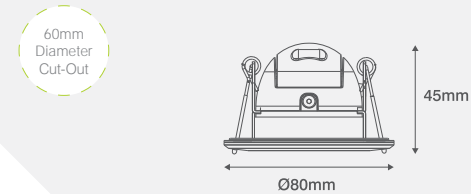

Complete with prewired Flow™ Connector

PRODUCT APPROVALS

4.8W Dimmable IP54 LED Downlights

AVAILABLE FINISHES