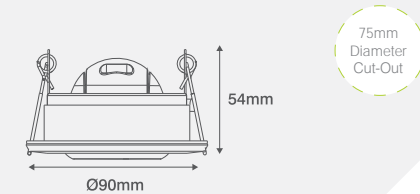

PRODUCT APPROVALS

Complete with prewired Flow™ Connector