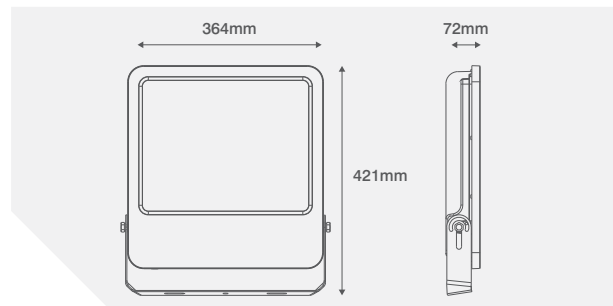

COLOUR TEMPERATURE

CODE	DESCRIPTION
OV101200BKCW	200W Floodlight - 4000K - Black

PRODUCT INFO	
CCT (K)	4000K
Lumens	20000lm
Efficacy	100lm/W
Wattage	200W
CRI	>80
Beam Angle	110°
LED Lifetime	30,000 Hours
Voltage	220-240V ~
Frequency	50/60Hz
Operating Temp	-20°C - +45°C

Prewired with 1 metre flylead

PRODUCT APPROVALS