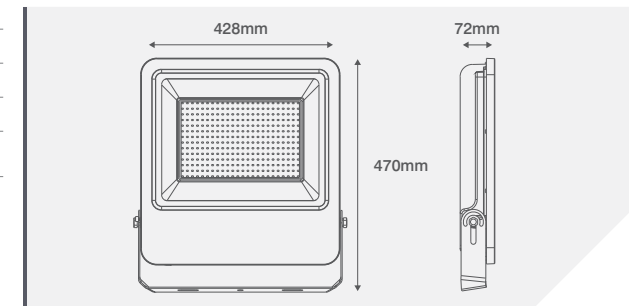

PRODUCT APPROVALS

Prewired with 1 metre flylead