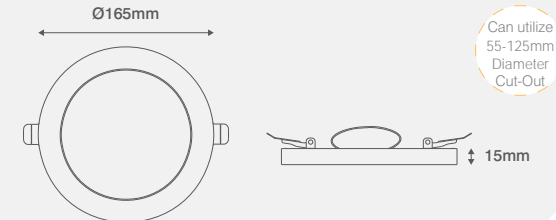

PRODUCT APPROVALS

Prewired with 150mm flylead