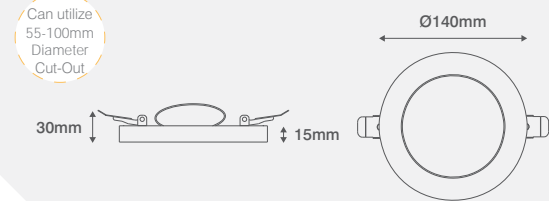

Prewired with 180mm flylead

PRODUCT APPROVALS