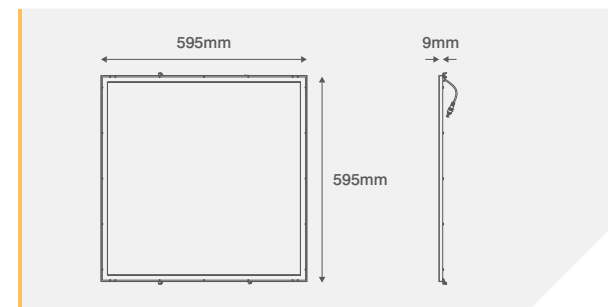

COMPATIBLE PRODUCTS

OVEMCG50	3 Hour Emergency Pack	See page 121
OVSURF731	600mm x 600mm Surface Frame Kit	See page 120
OVREC731	600mm x 600mm Recess Frame Kit	See page 120
OVSUSP731	Suspension Wire Kit	See page 120