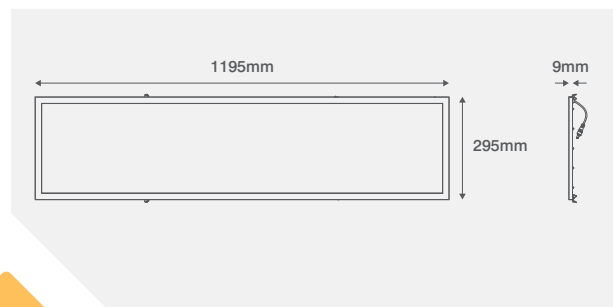

PRODUCT INFO

CCT (K)	4000K
Lumens	3250lm
Efficacy	105lm/W
Wattage	30W
CRI	>80
Beam Angle	90°
LED Lifetime	30,000 Hours
Voltage	220-240V ~
Frequency	50/60Hz
Dimmable	Non-Dimmable
Operating Temp	-20°C - +40°C
UGR	<19
Flammability Rating	TP(a)

Complete with Remote Driver & prewired Flow™ Connector

PRODUCT APPROVALS

600mm x 600mm LED Panels

119
COMMERCIAL