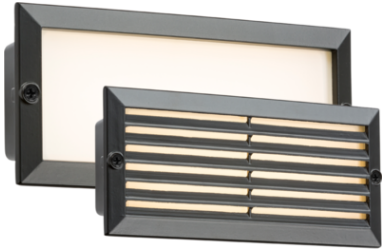

### BLED5BW

230V IP54 5W White LED Recessed Brick Light - Black Fascia

[www.mlaccessories.co.uk](http://www.mlaccessories.co.uk)

MLA PART CODE	BLED5BW
DESCRIPTION	230V IP54 5W White LED Recessed Brick Light - Black Fascia
NET WEIGHT (KG)	0.45
FINISH	Black
DIFFUSER	Opal
DIMENSIONS (MM)	Height - 101 Width - 235 Recessed Depth - 70
CUT-OUT (MM)	Cut-out Box W/H/D - 226x86x70
CONSTRUCTION	Construction - Die-cast aluminium Construction 2 - & glass
CLASS	I
IP RATING	IP54
WATTAGE (W)	5
LAMP TECHNOLOGY	LED
LAMP INCLUDED	Yes
LUMENS (LM)	110
LUMENS LIGHT SOURCE ONLY (LM)	470
LUMEN TOLERANCE	5%
EFFICACY (LM/W)	88.94
CIRCUIT WATTAGE (W)	5.3
CCT	3500K
LIGHT COLOUR	White
CRI	>80
SDCM	<6
RUNNING CURRENT (A)	0.057
DISPLACEMENT FACTOR	>0.5
SVM	0.79
PST-LM	0.2
BEAM ANGLE (DEGREES)	150