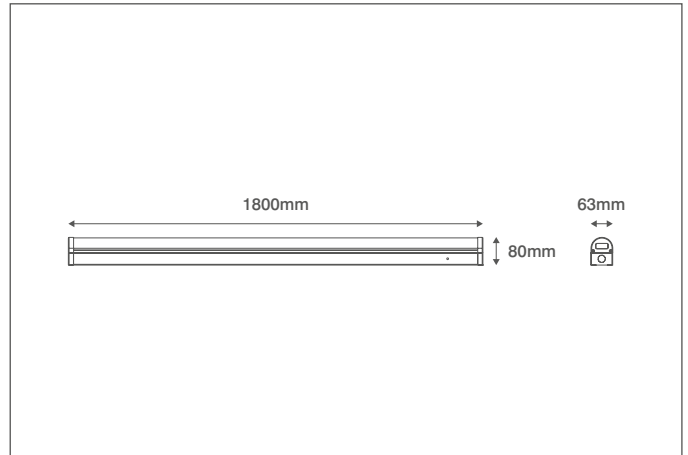

INCEPTOR® B-LITE

Technical Specification

Product Code: OV82180

Luckinslive 422179881

Description: 50-70W 1800mm Multi-Current Linear LED Batten

General Information

Dimensions (mm)	1800 (L) x 63 (W) x 80 (D)
Materials	Base: Powder Coated Steel; Opaque Diffuser: Polycarbonate
Base Finish	White (RAL 9003)
Product Weight (Kg)	1.9
Ingress Protection	IP20
Impact Rating (IK)	08
Mounting	Ceiling or Wall
Warranty (Years)	5
On Site Warranty	1 Year Unregistered, 2 Year Registered (https://oviauk.com/on_site_warranty)

Luminaire Output

LED Wattage	50	58	64	70
Circuit Wattage	50	58	64	70
Typical Luminous Flux	5250	6090	6720	7350
Efficacy	105	105	105	105
Beam Angle (°)	120			
Colour Temperature (K)	4000			
Flicker Free	Yes			
Colour Rendering Index (CRI)	>80			
LED Lifetime (L70)	50000			