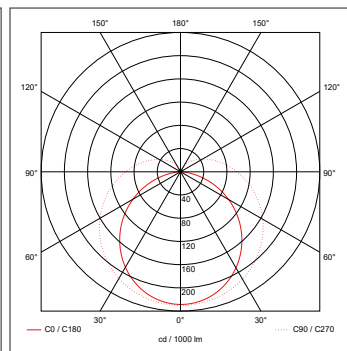

INCEPTOR® B-LITE

Technical Specification

Product Code: OV82180

Luckinslive 422179881

Description: 50-70W 1800mm Multi-Current Linear LED Batten

General Information

Dimensions (mm)	1800 (L) x 63 (W) x 80 (D)
Materials	Base: Powder Coated Steel; Opaque Diffuser: Polycarbonate
Base Finish	White (RAL 9003)
Product Weight (Kg)	1.9
Ingress Protection	IP20
Impact Rating (IK)	08
Mounting	Ceiling or Wall
Warranty (Years)	5
On Site Warranty	1 Year Unregistered, 2 Year Registered (https://oviauk.com/on_site_warranty)

Luminaire Output

LED Wattage	50	58	64	70
Circuit Wattage	50	58	64	70
Typical Luminous Flux	5250	6090	6720	7350
Efficacy	105	105	105	105
Beam Angle (°)	120			
Colour Temperature (K)	4000			
Flicker Free	Yes			
Colour Rendering Index (CRI)	>80			
LED Lifetime (L70)	50000			

Supply & Power Information

Continuous Operating Voltage (AC) (Hz)	220-240 (50)
Safety Class	I
Circuit Wattage (W)	50/58/64/70
Input Current (A)	360
Inrush Current	0.36A (<0.5S)
Power Factor	>0.9
Operating Temperature (°C)	-20 to +45
Maximum Critical Temperature (°C)	+80
Input Terminations	3 Pole Push Fit Terminals

Dimming Information

Dimmable	No

Compatible Accessories

OSUSS15 - 2 x Suspension Cable for Linear Luminaires

58W

OVIA Limited, Scolmore House, Mariner, Lichfield Road Industrial Estate,
Tamworth, Staffordshire, B79 7UL United Kingdom

T: +44 (0)1827 300640

E: sales@oviaUK.com | W: oviaUK.com

Catalogue

Section

DoC

Installation