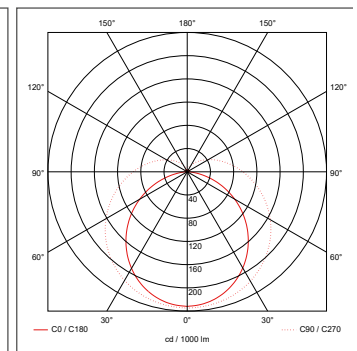

70W

OVIA Limited, Scolmore House, Mariner, Lichfield Road Industrial Estate,
Tamworth, Staffordshire, B79 7UL United Kingdom

T: +44 (0)1827 300640

E: sales@oviaUK.com | W: oviaUK.com

Catalogue

Section

DoC

Installation