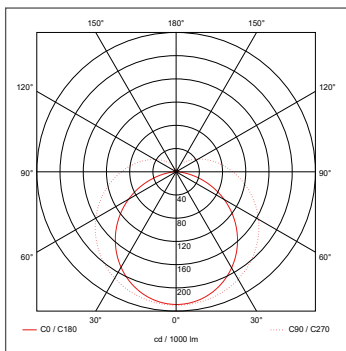

Compatible Accessories

OSUSS15 - 2 x Suspension Cable for Linear Luminaires

50W