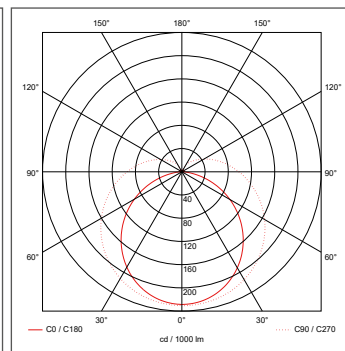

INCEPTOR® B-LITE

Technical Specification

Product Code: OV82180

Luckinslive 422179881

Description: 50-70W 1800mm Multi-Current Linear LED Batten

General Information

Dimensions (mm)	1800 (L) x 63 (W) x 80 (D)
Materials	Base: Powder Coated Steel; Opaque Diffuser: Polycarbonate
Base Finish	White (RAL 9003)
Product Weight (Kg)	1.9
Ingress Protection	IP20
Impact Rating (IK)	08
Mounting	Ceiling or Wall
Warranty (Years)	5
On Site Warranty	1 Year Unregistered, 2 Year Registered (https://oviauk.com/on_site_warranty)

Luminaire Output

LED Wattage	50	58	64	70
Circuit Wattage	50	58	64	70
Typical Luminous Flux	5250	6090	6720	7350
Efficacy	105	105	105	105
Beam Angle (°)	120			
Colour Temperature (K)	4000			
Flicker Free	Yes			
Colour Rendering Index (CRI)	>80			
LED Lifetime (L70)	50000			

Supply & Power Information

Continuous Operating Voltage (AC) (Hz)	220-240 (50)
Safety Class	I
Circuit Wattage (W)	50/58/64/70
Input Current (A)	360
Inrush Current	0.36A (<0.5S)
Power Factor	>0.9
Operating Temperature (°C)	-20 to +45
Maximum Critical Temperature (°C)	+80
Input Terminations	3 Pole Push Fit Terminals

Dimming Information

Dimmable	No

Compatible Accessories

OSUSS15 - 2 x Suspension Cable for Linear Luminaires

64W

OVIA Limited, Scolmore House, Mariner, Lichfield Road Industrial Estate,
Tamworth, Staffordshire, B79 7UL United Kingdom

T: +44 (0)1827 300640

E: sales@oviaUK.com | W: oviaUK.com

Catalogue

Section

DoC

Installation