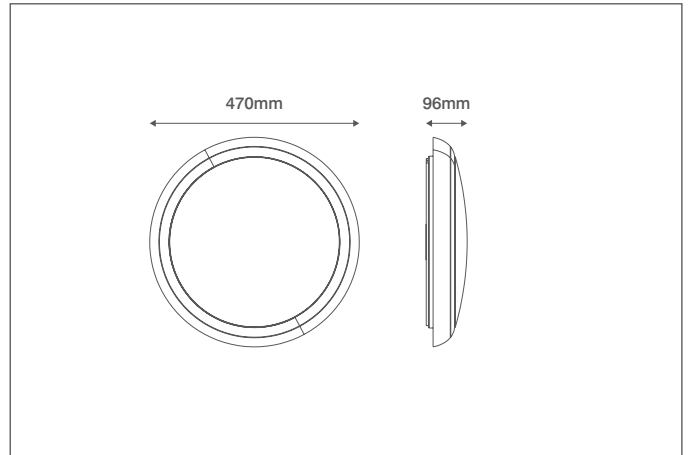

EVO DECO XL

Technical Specification

Product Code: OV9800WH

Luckinslive 422357292

Description: 20W LED Bulkhead Standard IP54 CCT White

General Information

Dimensions (mm)	470 (Dia.) x 96 (D)
Materials	Base & Diffuser: Polycarbonate (UV Stabilised); LED Array: Aluminium Substrate
Colour	White (RAL9010)
Product Weight (Kg)	1.7
Ingress Protection	IP54
Impact Rating (IK)	08
Flammability Rating	UL94-V2
Mounting	Ceiling or Wall
Warranty (Years)	5