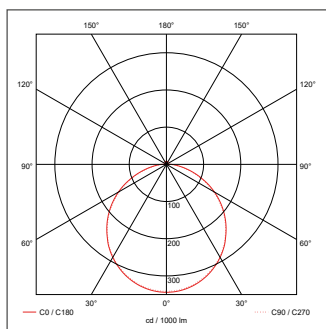

Supply & Power Information

Continuous Operating Voltage (AC) (Hz)	220-240 (50/60)
Safety Class	II
Circuit Wattage (W)	20
LED Wattage (W)	20
Input Current (mA)	200
Power Factor	>0.95
Driver Information	Integrated
Operating Temperature (°C)	-15 to +50
Maximum Critical Temperature (°C)	+90
Input Terminations	3 Pole Push-fit Terminals