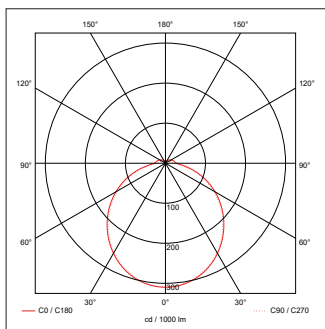

OVIA Limited, Scolmore House, Mariner, Lichfield Road Industrial Estate,
Tamworth, Staffordshire, B79 7UL United Kingdom
T: +44 (0)1827 300640
E: sales@oviaUK.com | W: oviaUK.com

Catalogue

Section

DoC

Installation