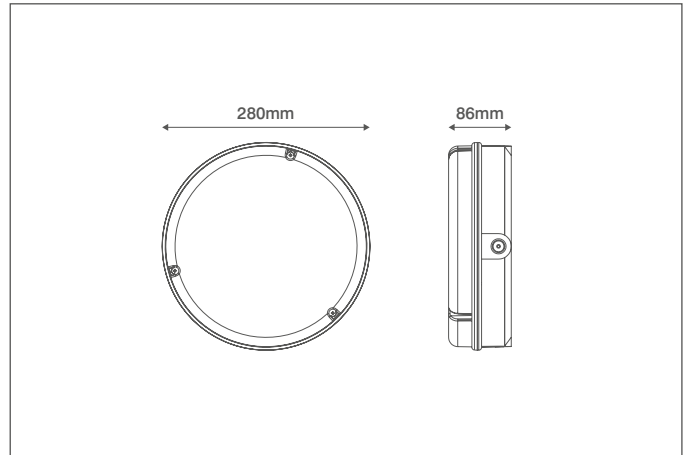

Product Code: **OV9300BK12EM**

Luckinslive **422356992**

Description: 12W LED Bulkhead With Knockouts Emergency IP65 CCT Black

General Information

Dimensions (mm)	280 (Dia.) x 86 (D)
Materials	Base & Diffuser: Polycarbonate (UV Stabilised); Gear Tray: Powder Coated Steel; LED Array: Aluminium Substrate
Colour	Black (RAL9004)
Product Weight (Kg)	0.95
Ingress Protection	IP65
Impact Rating (IK)	08
Flammability Rating	UL94-V2
Mounting	Ceiling or Wall
Warranty (Years)	5
Battery Warranty (Years)	4

Additional Information

Comes with 4 x 20mm Knockouts (sides), & 1 x 25mm (base)

OVIA Limited, Scolmore House, Mariner, Lichfield Road Industrial Estate,
 Tamworth, Staffordshire, B79 7UL United Kingdom
 T: +44 (0)1827 300640
 E: sales@oviaUK.com | W: oviaUK.com