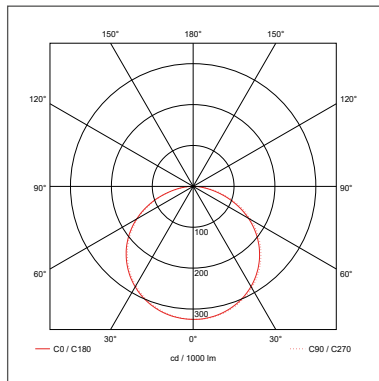

INCEPTOR® INTENSE

Technical Specification

Product Code: OV1875WW20

Luckinslive 422358929

Description: 7.2W/M 24V 8mm LED Strip 5M Reel WW IP20

General Information

Dimensions (mm)	5000 (L) x 8 (W) x 1 (D)
Product Weight (Kg)	0.23
Ingress Protection	IP20
Cutting Point (mm)	Every 100
Bend Radius (mm)	>30
Adhesive Tape	3M
Warranty (Years)	3

Supply & Power Information

Operating Voltage (DC)	24
Safety Class	III
LED Wattage (W/M)	7.2
Operating Temperature (°C)	-20 to +45
Input Connections	100mm Prewired cables

Luminaire Output

Colour Temperature (K)	3000
Colour Render Index (CRI)	>80
Luminous Flux (1M) (lm)	680
Luminous Flux (5M) (lm)	3400
Efficacy (lm/W)	95
Beam Angle (°)	120
LED Lifetime (L70) (Hours)	36000