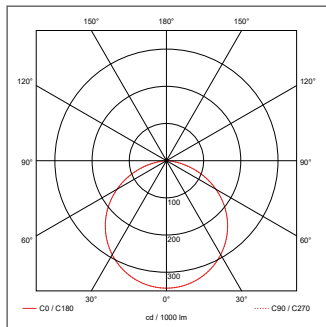

Supply & Power Information

Continuous Operating Voltage (AC) (Hz)	220-240 (50/60)
Safety Class	II
Circuit Wattage (W)	12
LED Wattage (W)	10
Input Current (mA)	250
Power Factor	>0.9
Driver Information	Integrated
Operating Temperature (°C)	0 to +50
Maximum Critical Temperature (°C)	+80
Input Terminations	4 Pole Push-fit Terminals