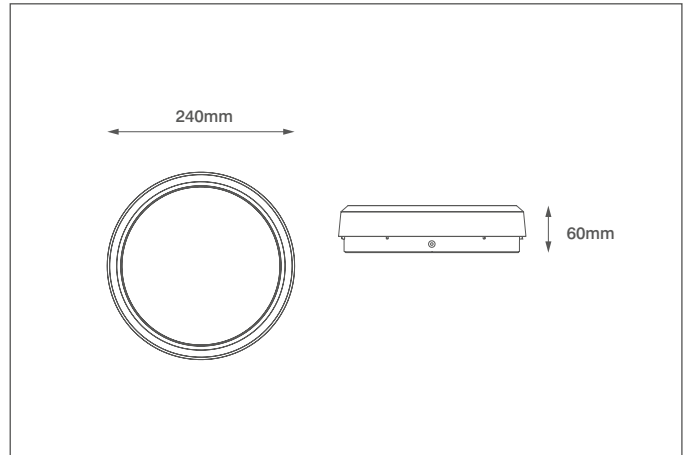

## Technical Specification

Product Code: OV9110010EM

Luckinslive 433364821

Description: 10W LED Bulkhead Emergency IP65 CCT White

### General Information

Dimensions (mm)	240 (Dia.) x 63 (D)
Materials	Base & Diffuser: Polycarbonate (UV Stabilised)
Colour	White (RAL9016)
Product Weight (Kg)	0.85
Ingress Protection	IP65
Mounting	Ceiling or Wall
Warranty (Years)	5
Battery Warranty (Years)	4