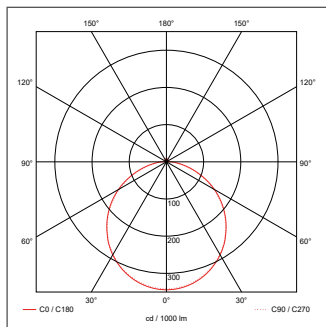

Supply & Power Information

Continuous Operating Voltage (AC) (Hz)	220-240 (50/60)
Safety Class	II
Circuit Wattage (W)	22
LED Wattage (W)	20
Input Current (mA)	200
Power Factor	>0.95
Driver Information	Integrated
Operating Temperature (°C)	0 to +50
Maximum Critical Temperature (°C)	+90
Input Terminations	4 Pole Push-fit Terminals