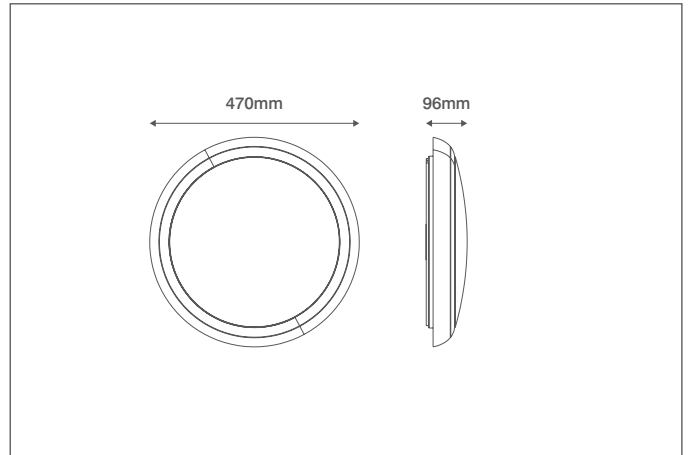

EVO DECO XL

Technical Specification

Product Code: OV9800WHEM

Luckinslive 422357302

Description: 20W LED Bulkhead Emergency IP54 CCT White

General Information

Dimensions (mm)	470 (Dia.) x 96 (D)
Materials	Base & Diffuser: Polycarbonate (UV Stabilised); LED Array: Aluminium Substrate
Colour	White (RAL9010)
Product Weight (Kg)	1.77
Ingress Protection	IP54
Impact Rating (IK)	08
Flammability Rating	UL94-V2
Mounting	Ceiling or Wall
Warranty (Years)	5
Battery Warranty (Years)	4